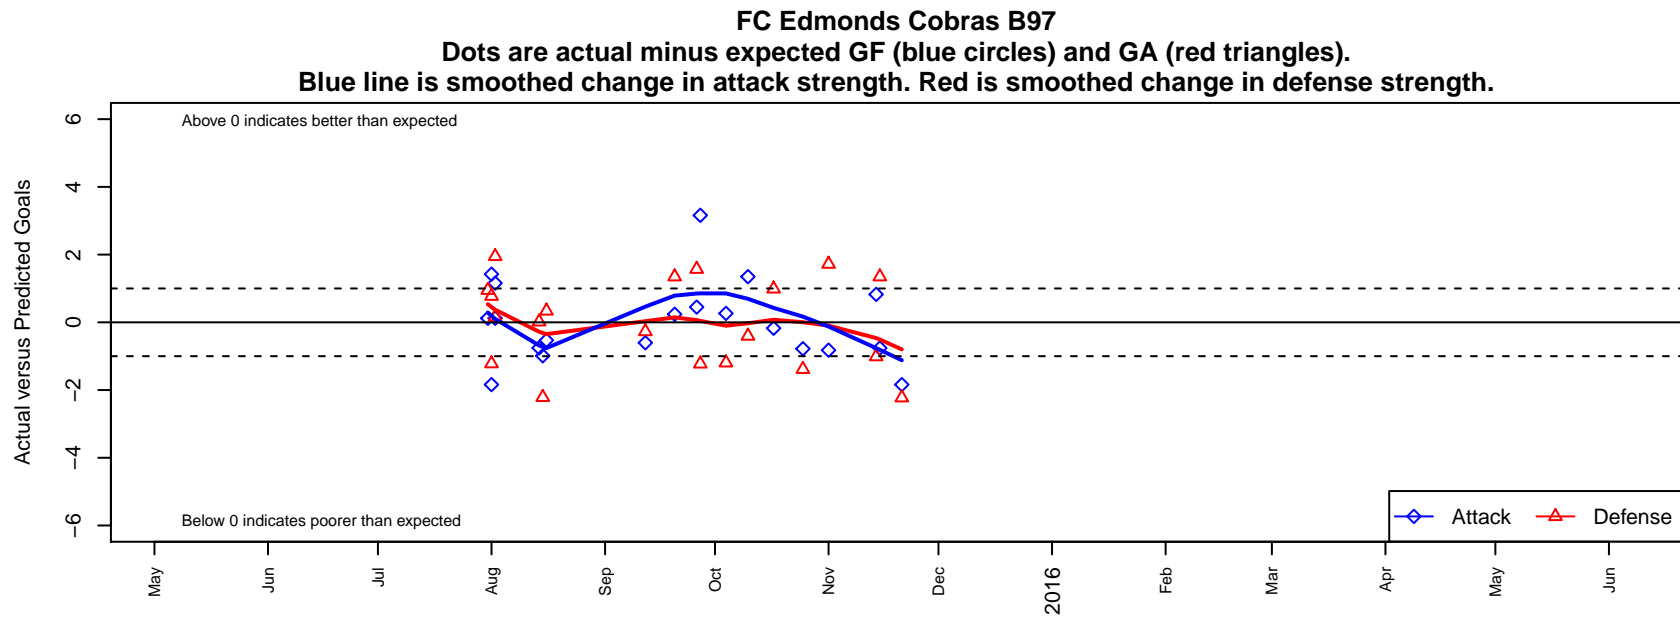

## FC Edmonds Cobras B97

FC Edmonds  
 Edmonds, WA  
 B97 total strength=1475  
 attack=12.38 defense=8.68  
 fall league = PSPL Classic 1 U19

alt names used:

Venues played:  
 2015 Strawberry Classic BU18-19  
 2015 Skagit Super Cup High School Gold  
 2015 PSPL Classic 1 U19

**attack and defense variance (black dot)  
relative to other teams  
and top 10 in region**

**attack and defense rating  
relative to others at age  
and all opponents in last 13 months**

**Performance relative to 13 month average**