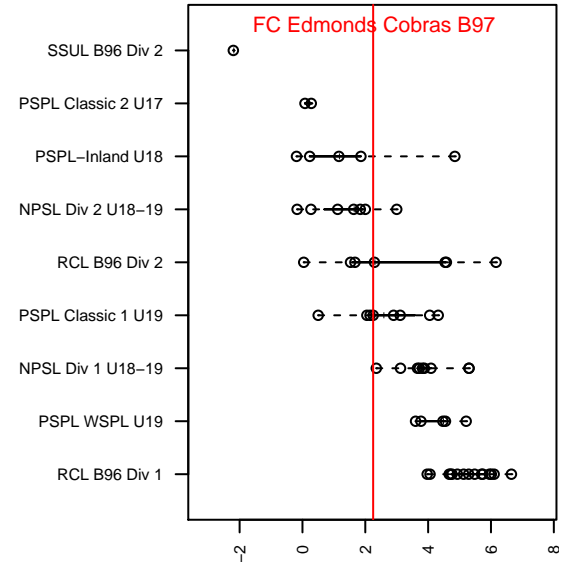

## FC Edmonds Cobras B97

FC Edmonds  
 Edmonds, WA  
 B97 total strength=1475  
 attack=12.38 defense=8.68  
 fall league = PSPL Classic 1 U19

alt names used:

Venues played:  
 2015 Strawberry Classic BU18-19  
 2015 Skagit Super Cup High School Gold  
 2015 PSPL Classic 1 U19

**attack and defense variance (black dot)  
relative to other teams  
and top 10 in region**

**attack and defense rating  
relative to others at age  
and all opponents in last 13 months**

**Performance relative to 13 month average**